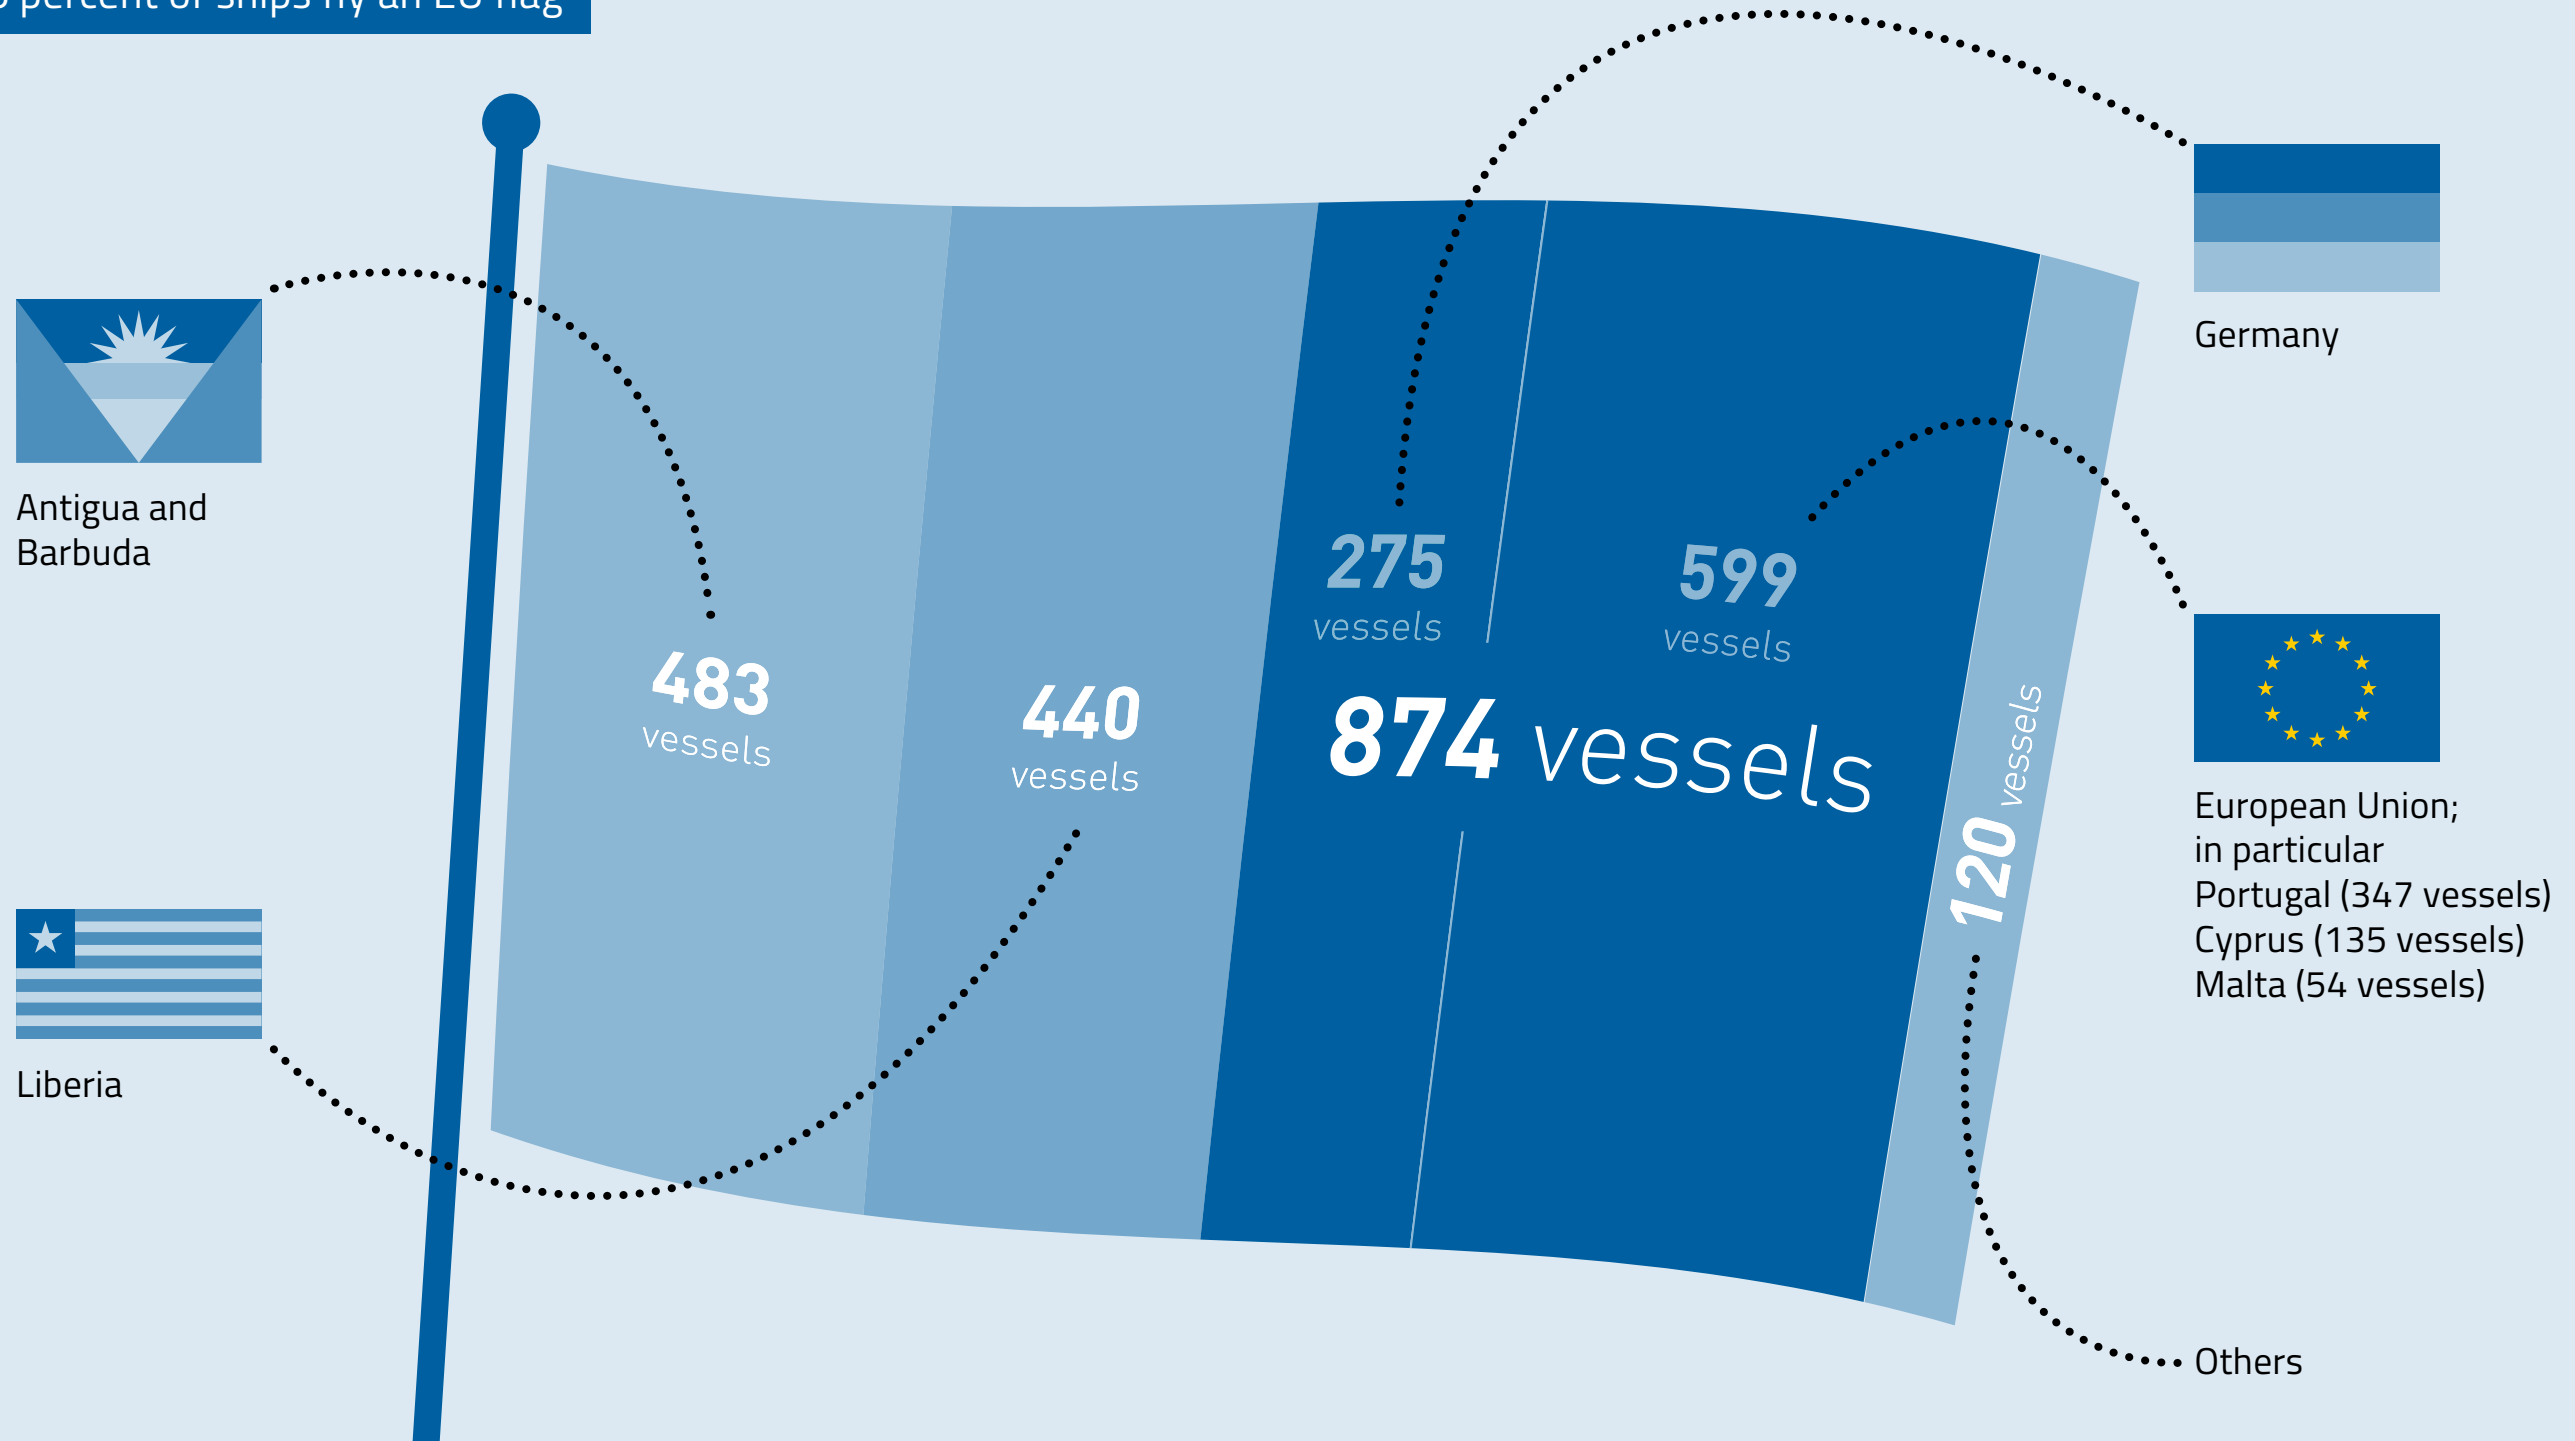

Flag structure in the German merchant fleet

45.6 percent of ships fly an EU flag

Source: Federal Maritime and Hydrographic Agency, www.bsh.de/VDR; as of 31.12.2021